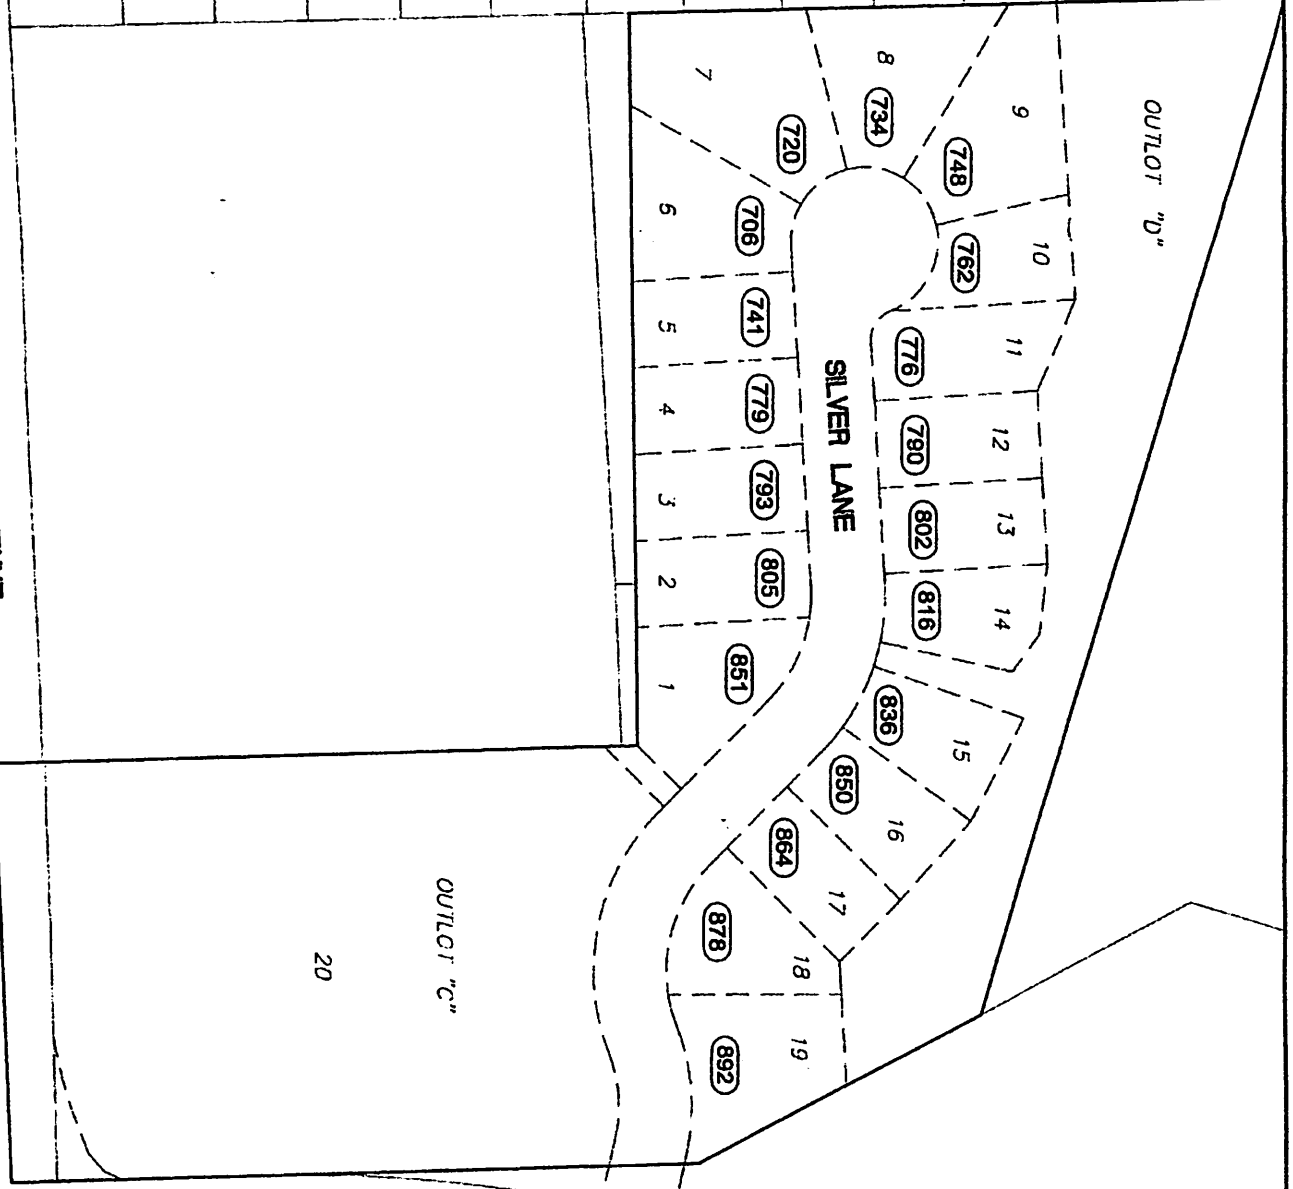

1" = 150'

MUSCATINE AVENUE

SCOTT BOULEVARD

OUTLOT "C"

OUTLOT "D"

SILVER LANE

CITY of IOWA CITY  
ENGINEERING DIVISION

LEGEND  
 (1068) House Number  
 10 Lot Number

ADDRESSES JS 8-4-2015  
 This Address Plat has been electronically reproduced. Addresses are circled. See Final Plat for complete document.

SUBDIVIDER  
 Hutory/mus Family Partnership LP  
 3322 Muscatine Avenue  
 Iowa City, IA 52240

ADDRESS PLAT  
 Silver Slope  
 Part Two